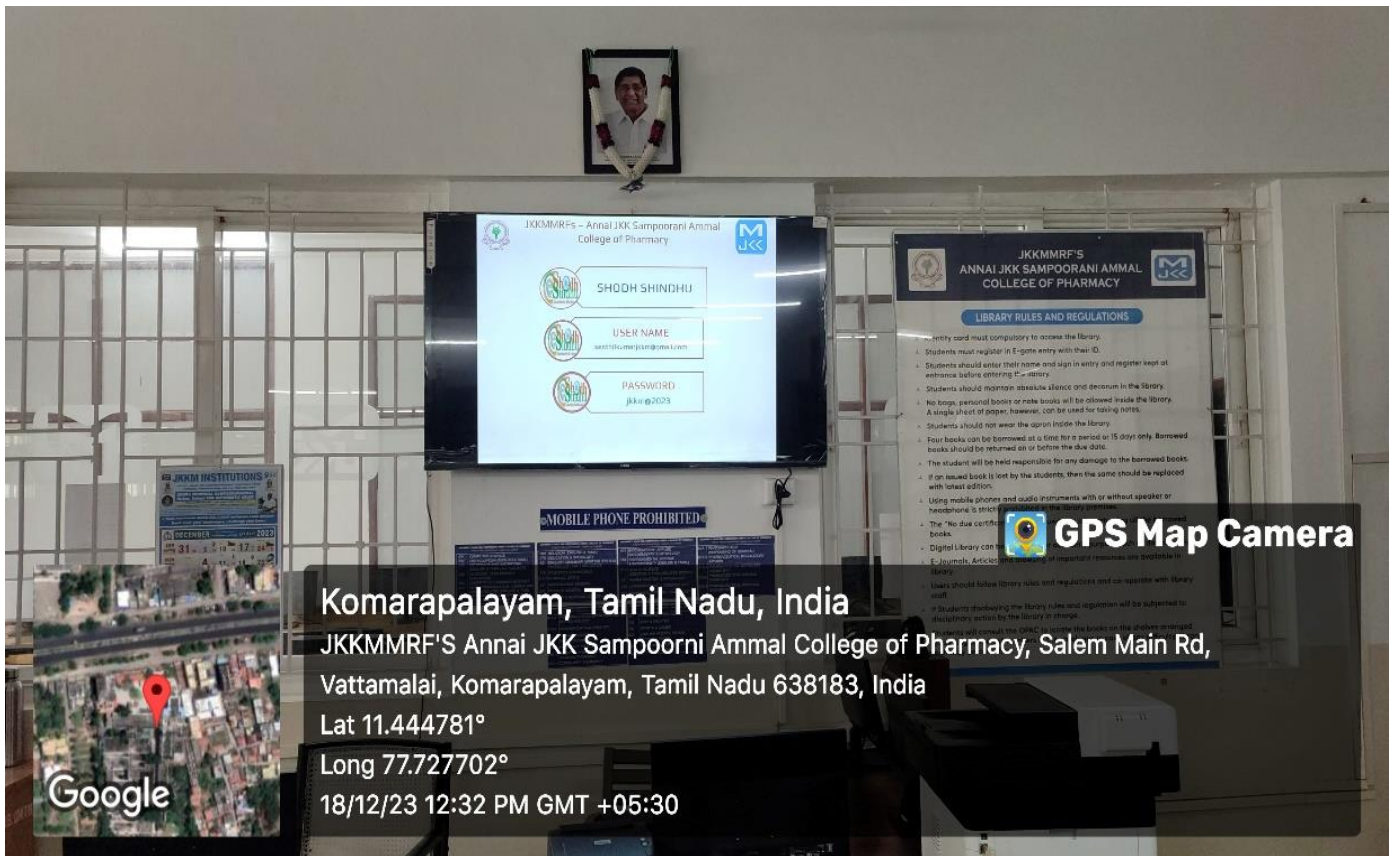

MAIN LIBRARY

Komarapalayam, Tamil Nadu, India
JKKMMRF'S Annai JKK Sampoorani Ammal College of Pharmacy, Salem Main Rd,
Vattamalai, Komarapalayam, Tamil Nadu 638183, India
Lat 11.444781°
Long 77.727702°
18/12/23 12:33 PM GMT +05:30

 **GPS Map Camera**

Google

Komarapalayam, Tamil Nadu, India
JKKMMRF'S Annai JKK Sampoorani Ammal College of Pharmacy, Salem Main Rd,
Vattamalai, Komarapalayam, Tamil Nadu 638183, India
Lat 11.444781°
Long 77.727702°
18/12/23 12:32 PM GMT +05:30

 **GPS Map Camera**

Google